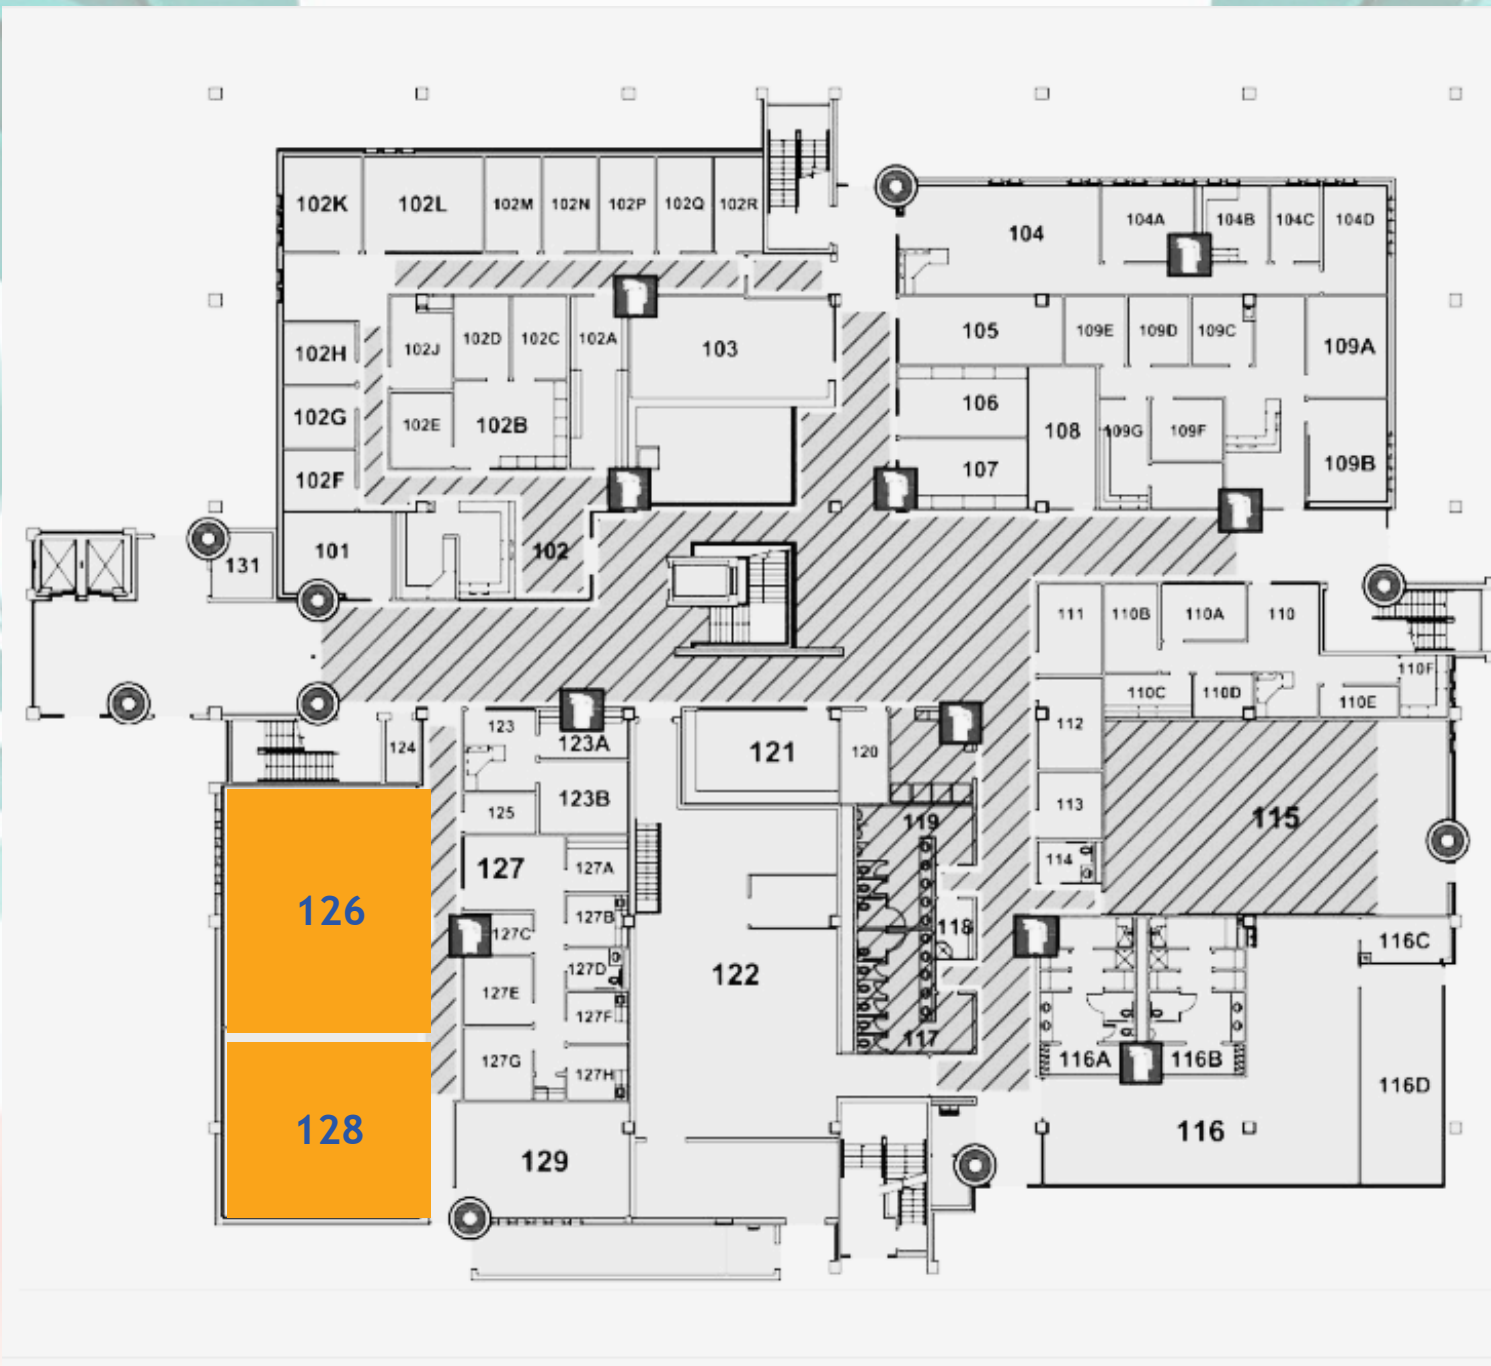

St. Philip's College Campus Map

-  Parking - Near Gevers, Maryland and St Philip's Way. Leadership Parking near MLK and Mittman.
-  Leadership Registration - Turbon Student Center
-  Session Classrooms - Sutton Learning Center
-  Lunch/Staff Registration - William Allen Hudgins (WAH) Health and Wellness Facility

Sutton Learning Center Map (Level 1)

Sutton Learning Center Map (Level 2)