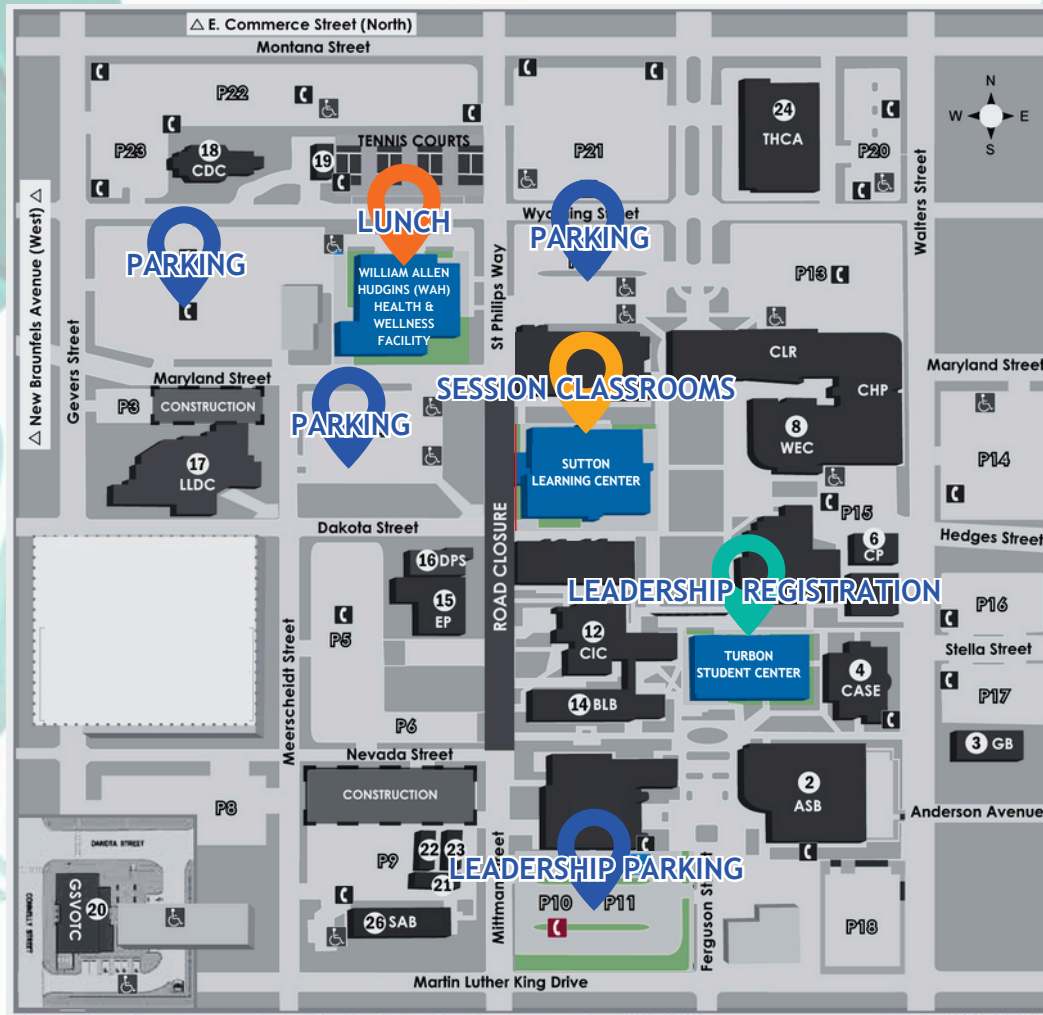

St. Philip's College Campus Map

-  Parking - Near Gevers, Maryland and St Philip's Way. Leadership Parking near MLK and Mittman.
-  Leadership Registration - Turbon Student Center
-  Session Classrooms - Sutton Learning Center
-  Lunch/Staff Registration - William Allen Hudgins (WAH) Health and Wellness Facility

Sutton Learning Center Map (Level 1)

Sutton Learning Center Map (Level 2)